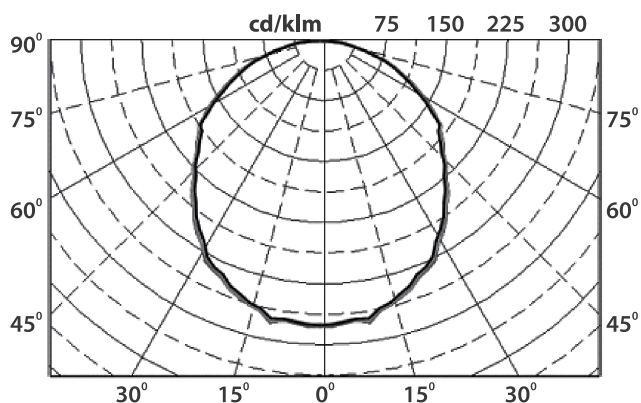

## SPECIFICATIONS

	FSB30K	FSB30P	FSB40K	FSB40P	FSB60K	FSB60P	FSB60B	FSB80B	FSB120B
AC Input Voltage					90 ÷ 305 V AC				
DC Input Voltage					127 ÷ 431 V DC				
Mains Frequency					47 ÷ 63 Hz				
LED Power	27.3 W	27.3 W	36.4 W	36.4 W	57 W	57 W	57 W	72.8 W	114 W
Power Efficiency					91 %				
Total Power	30 W	30 W	40 W	40 W	62.8 W	62.8 W	62.8 W	80 W	125.6 W
LED Luminous Flux	3320 lm	3320 lm	4139 lm	4139 lm	6700 lm	6700 lm	6700 lm	8278 lm	13400 lm
Junction Temperature	65°C	65°C	65°C	65°C	75°C	75°C	75°C	65°C	75°C
Optical Cover Efficiency (Matt)					79 %				
Real Luminaire Efficacy (LER)	87 lm/W	87 lm/W	81 lm/W	81 lm/W	84 lm/W	84 lm/W	84 lm/W	81 lm/W	84 lm/W
Real Lamp Luminous Flux for:									
Outdoor White (4000 ÷ 6200 K)	2623 lm	2623 lm	3218 lm	3218 lm	5310 lm	5310 lm	5310 lm	6436 lm	10620 lm
Neutral White (3700 ÷ 5000 K)	2453 lm	2453 lm	2824 lm	2824 lm	4966 lm	4966 lm	4966 lm	5648 lm	9932 lm
Color Rendering Index for Outdoor White Neutral White					CRI – 70 typical CRI > 70				
Operating Temperature					-20° ÷ +55°C				
Operating Humidity					10 ÷ 95 % RH				
Lifespan L70					> 120 000 h				
Ingress protection rating					IP 64				
Electrical Safety Class					Class II				
Optical cover					Matt PMMA				
Dimensions L	595 mm	1195 mm	595 mm	1195 mm	595 mm	1195 mm	1195 mm	1195 mm	1195 mm
W	595 mm	295 mm	595 mm	295 mm	595 mm	295 mm	595 mm	595 mm	595 mm
H					47 mm				
Weight					4 ÷ 4.2 kg		7.7 kg	8.2 kg	8.4 kg
Emergency	3 hours; 320 lm								