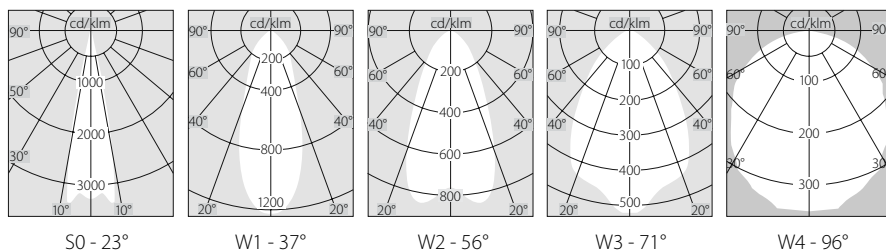

SPECIFICATIONS

	IU10*	IU20*	IU30	IU40	IU60
AC Input Voltage	180 ÷ 264 V AC or 90 ÷ 132 V AC		90 ÷ 305 V AC	90 ÷ 305 V AC	90 ÷ 305 V AC
DC Input Voltage	257 ÷ 370 V DC or 127 ÷ 186 V DC		127 ÷ 431 V DC	127 ÷ 431 V DC	127 ÷ 431 V DC
Mains Frequency	47 ÷ 63 Hz				
Power Factor (PF) at 230V	-		min 95 %	min 95 %	min 95 %
Power Factor (PF) at 115V	-		min 98 %	min 98 %	min 98 %
LED Power	8.2 W	14.4 W	30.4 W	36.9 W	57.6 W
Power Efficiency	78 %	78 %	88 %	91 %	91 %
Total Power	10.5 W	17.4 W	34.5 W	40 W	63 W
LED Light Output	148 lm/W				
Current Efficiency	87 %	86 %	81 %	81 %	81 %
LED Luminous Flux	990 lm	1730 lm	2821 lm	3752 lm	5357 lm
Junction Temperature	70°C	70°C	70°C	70°C	75°C
Optical Cover Efficiency	90 %				
Real Luminaire Efficacy (LER)	75 lm/W	79 lm/W	72 lm/W	72 lm/W	72 lm/W
Color Rendering Index (CRI)	65 ÷ 80				
Real Lamp Luminous Flux for:					
Outdoor White (4000 ÷ 6200 K)	789 lm	1380 lm	2362 lm	3152 lm	4900 lm
Neutral White (3700 ÷ 5000 K)	693 lm	1212 lm	2073 lm	2766 lm	3950 lm
Warm White (2600 ÷ 4300 K)	624 lm	1090 lm	1865 lm	2489 lm	3555 lm
Light Distribution Angle	S0 - 23°, W1 - 37°, W2 - 56°, W3 - 71°, W4 - 96°				
Operating Temperature	-40° ÷ +55°C				
Operating Humidity	10 ÷ 95% RH				
Lifespan L70	> 120 000 h				
Ingress protection rating	IP 65				
Electrical Safety Class	Class II				
Built in sensor for automatic "ON/OFF" switching	option				
Body	Marine Grade Aluminium Alloy and coloured UV protected polycarbonate				
Optical cover	PMMA or polycarbonate				
Dimensions	L W H	240 mm	310 mm	410 mm 120 mm 85 mm	500 mm 610 mm
Weight		1.5 kg	1.7 kg	2.1 kg	2.6 kg 3.2 kg
Emergency	3 hours; 320 lm				